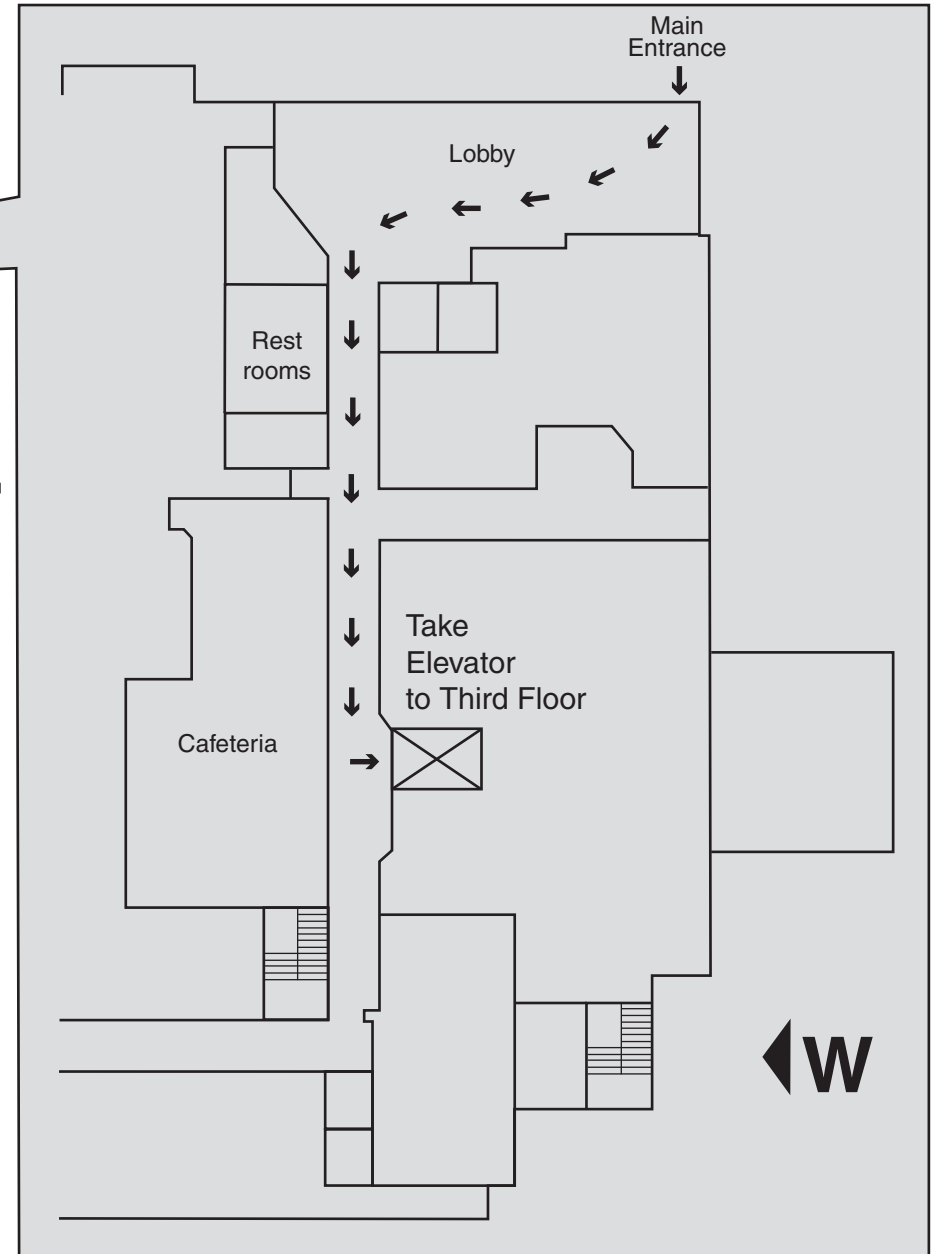

East Campus — Directions to Faith Regional Physical Rehabilitation

Physical Rehabilitation
1500 Koenigstein Ave
Norfolk, NE 68701
(402) 644-7396